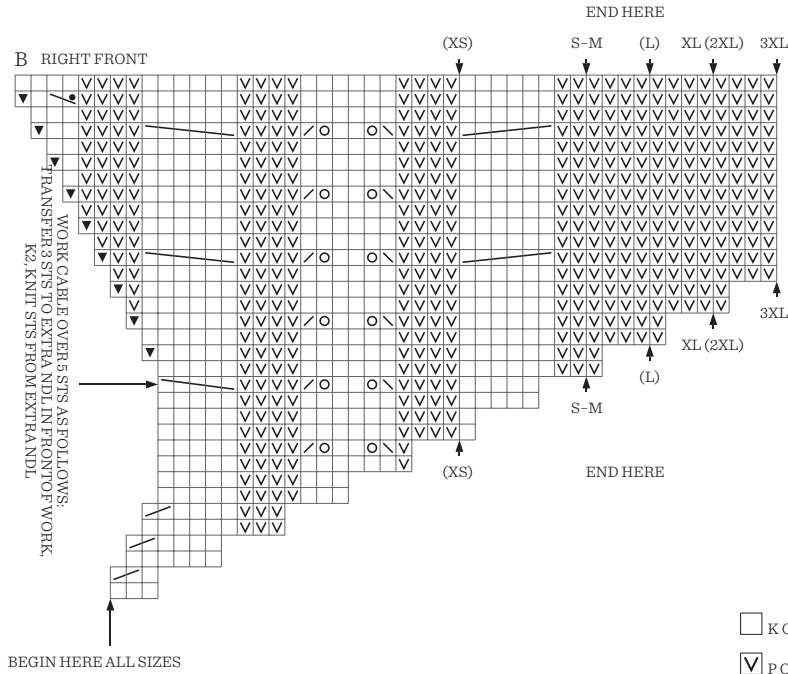

©RRECTION 2409

NR 5 CORNELIA SWEATER

- K ON RS, P ON WS
- P ON RS, K ON WS
- EDGE ST
- SL 1 K-WISE, TRANSFER ST TBL BACK TO LEFT NDL
AND K2TOG TBL
- K2TOG
- INC LEFT
- INC RIGHT

NR 13 HEATHER SWEATER CABLE EDITION